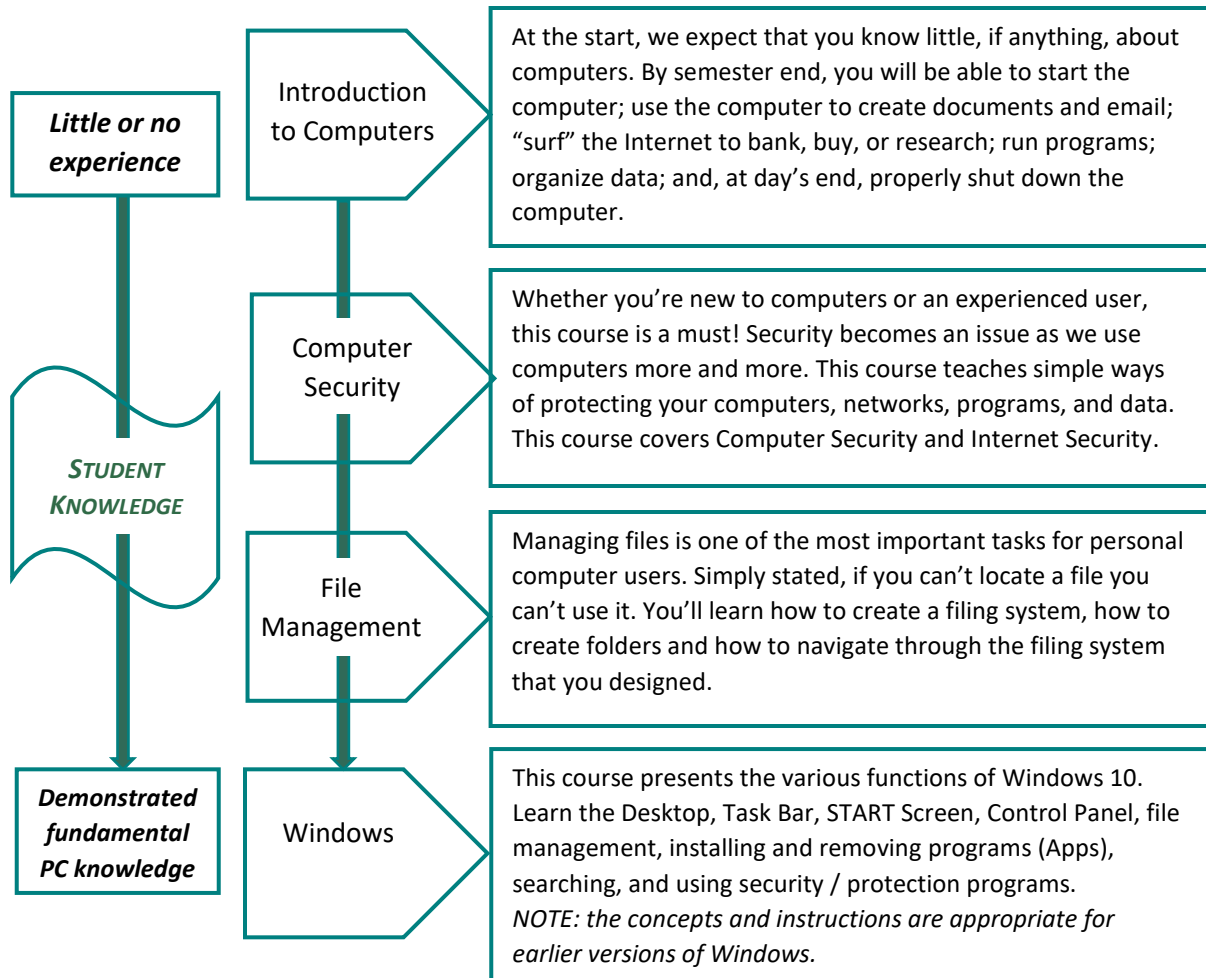

CURRICULUM ROAD MAP

CONTINUE YOUR JOURNEY

WWW.SENIORNETLI.ORG

INFORMATION@SENIORNETLI.ORG

WWW.FACEBOOK.COM/SENIORNETLI

631-470-6757 OR 631-470-6922